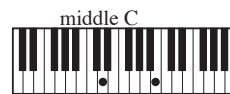

D - B

Similar Theme
We Bow Down
Only You

Similar Tempo
Soon and Very Soon
Beauty For Ashes

Similar Key
Beautiful One
Take My Life